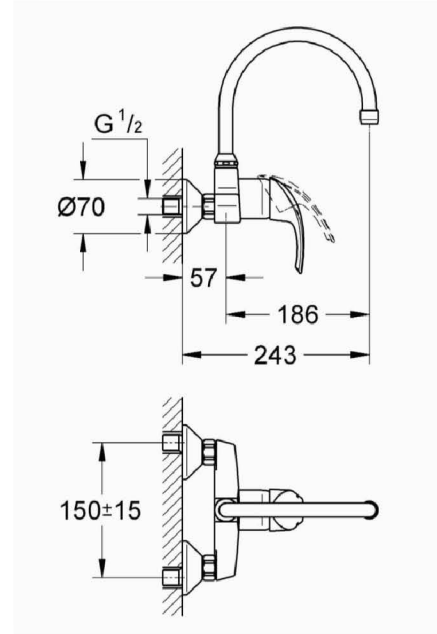

ANDES M-SIZE

A20230002

NAME OF THE Product

Whether your bathroom is a space of timeless elegance or slick minimalist styling, the SARAWAT Plus is a perfect fit. The Plus range features a broad selection of sizes, with models from compact basin mixers to wall-mounted taps .