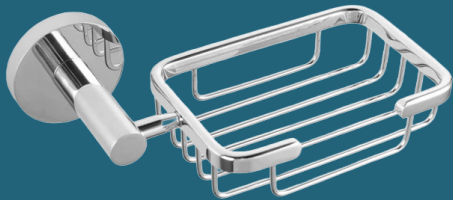

## Angle Valve

1/2" x 1/2" code : 604-1

1/2" x 3/8" code : 604-2

## Bottle Trap

SS SIPHON 1-1/4" x 1-1/4"

code : A181CP

**TOWEL SHELF SS 304**  
code: BF-7520B

**DOUBLE TOWEL BAR SS 304**  
code: BF-7522B

**TOWEL BAR SS 304**  
code: BF-7521B

**SOAP BASKET SS 304**  
code: BF-7426B