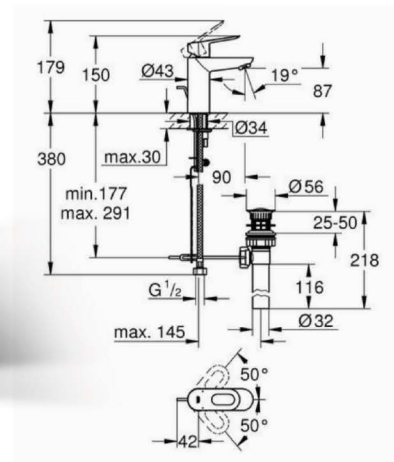

ANDES

ANDES M-SIZE

A20230002

NAME OF THE Product

Whether your bathroom is a space of timeless elegance or slick minimalist styling, the SARAWAT Plus is a perfect fit. The Plus range features a broad selection of sizes, with models from compact basin mixers to wall-mounted taps .