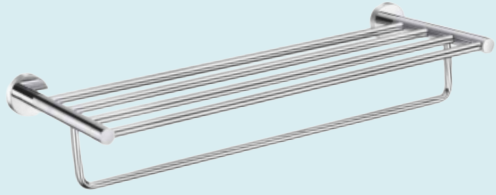

## Angle Valve

1/2" x 1/2" code : 604-1

1/2" x 3/8" code : 604-2

## Bottle Trap

SS SIPHON 1-1/4" x 1-1/4"

code : A181CP

**TOWEL SHELF SS 304**  
code: BF-7520B

**DOUBLE TOWEL BAR SS 304**  
code: BF-7522B

**TOWEL BAR SS 304**  
code: BF-7521B

**SOAP BASKET SS 304**  
code: BF-7426B