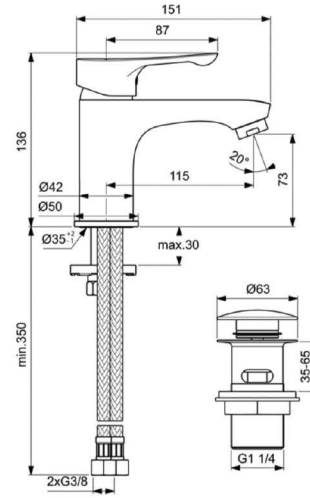

NAME OF THE Product

Whether your bathroom is a space of timeless elegance or slick minimalist styling, the SARAWAT Plus is a perfect fit. The Plus range features a broad selection of sizes, with models from compact basin mixers to wall-mounted taps .